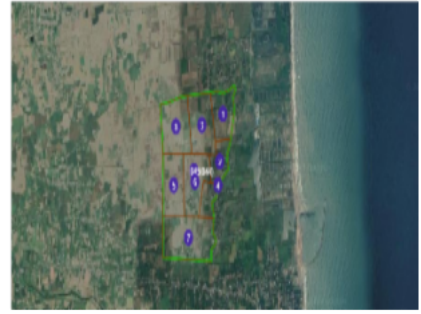

Nazri Naksha

Google Map View