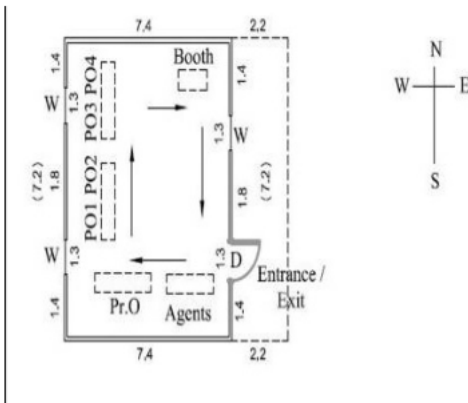

Nazri Naksha

Google Map View

Polling Station Building Front View

Polling Station Front View

Cad View

Key MAP View