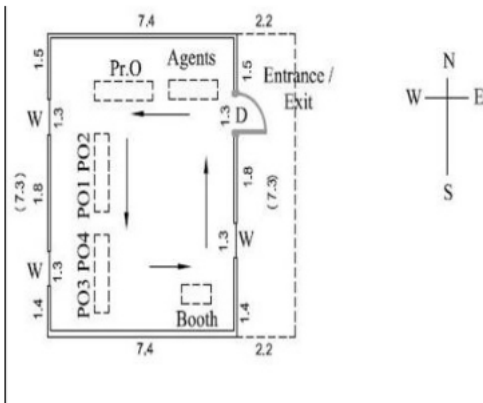

Nazri Naksha

Google Map View

Polling Station Building Front View

Polling Station Front View

Cad View

Key MAP View