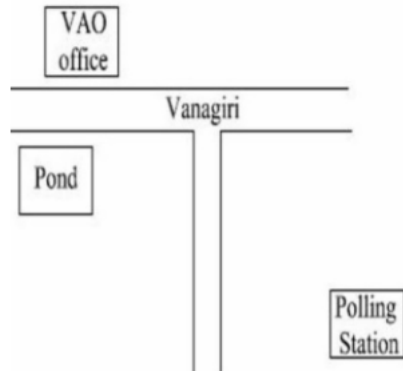

Nazri Naksha

Google Map View