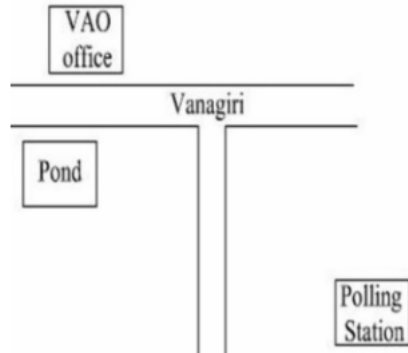

Nazri Naksha

Google Map View