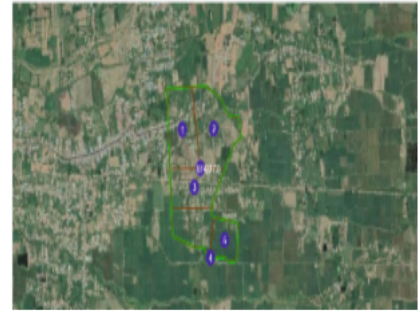

Nazri Naksha

Google Map View