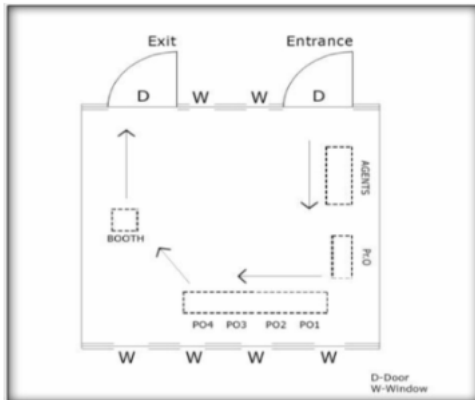

Nazri Naksha

Google Map View

Cad View