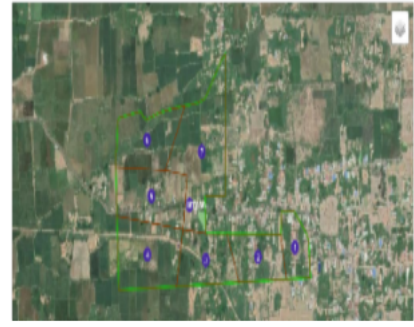

Nazri Naksha

Google Map View