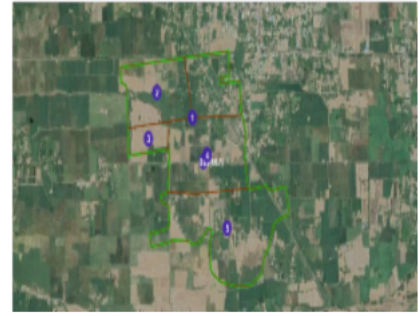

Nazri Naksha

Google Map View