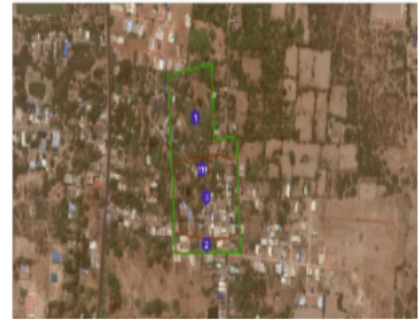

Nazri Naksha

Google Map View