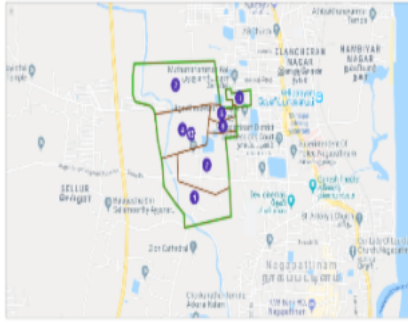

Nazri Naksha

Google Map View