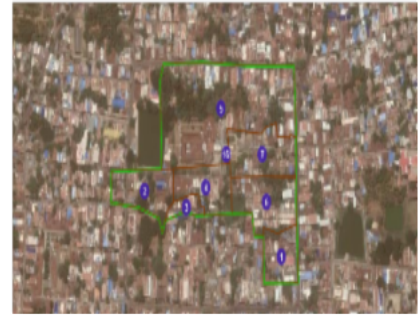

Nazri Naksha

Google Map View