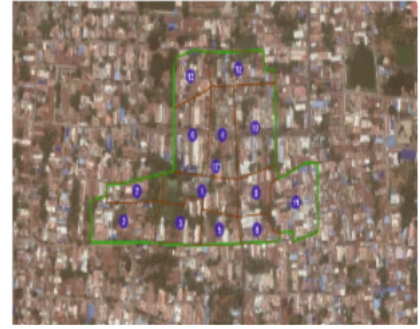

Nazri Naksha

Google Map View