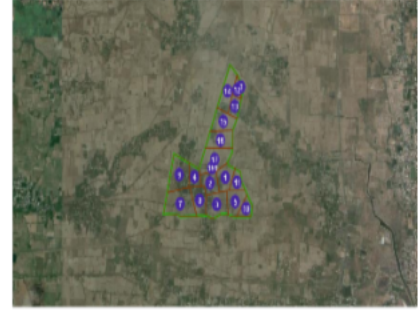

Nazri Naksha

Google Map View