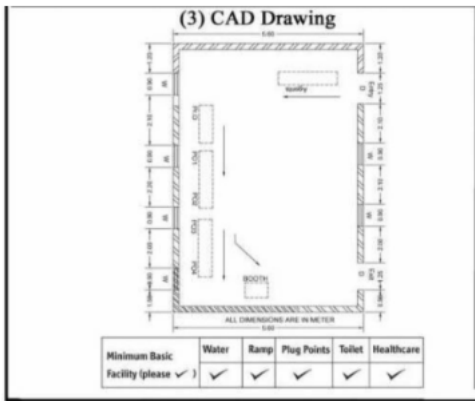

Nazri Naksha

Google Map View

Polling Station Building Front View

Polling Station Front View

Cad View

Key MAP View