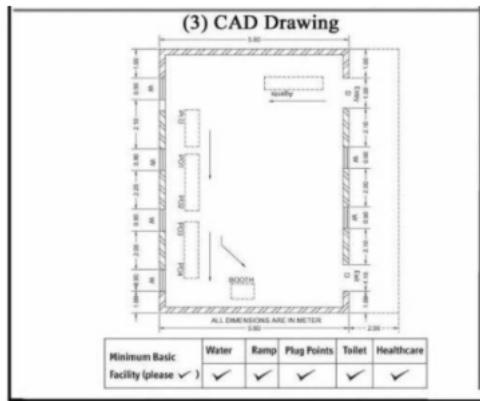

Nazri Naksha

Google Map View

Polling Station Building Front View

Polling Station Front View

Cad View

Key MAP View