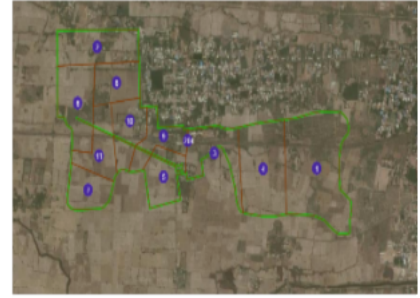

Nazri Naksha

Google Map View