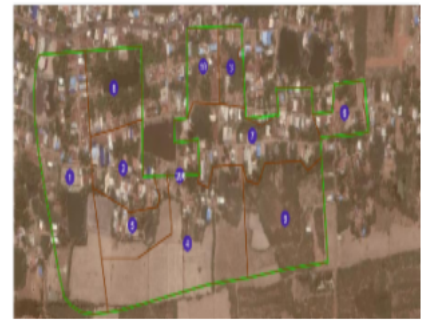

Nazri Naksha

Google Map View