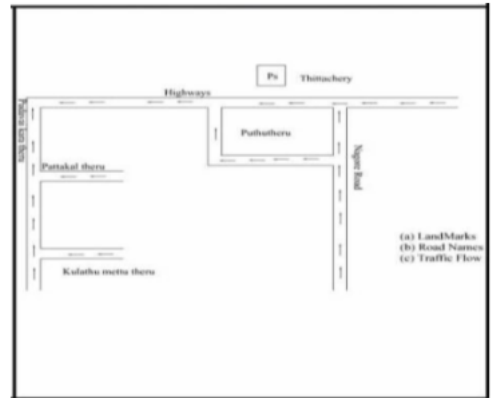

Cad View

Key MAP View

Minimum Basic Facility (please ✓)	Water	Ramp	Plug Points	Toilet	Healthcare
	✓	✓	✓	✓	✓