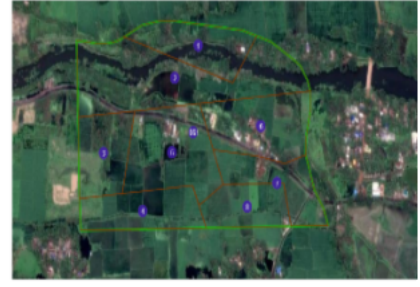

Nazri Naksha

Google Map View