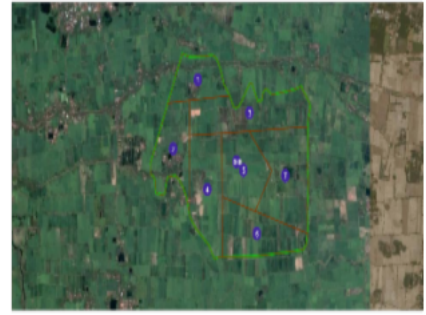

Nazri Naksha

Google Map View