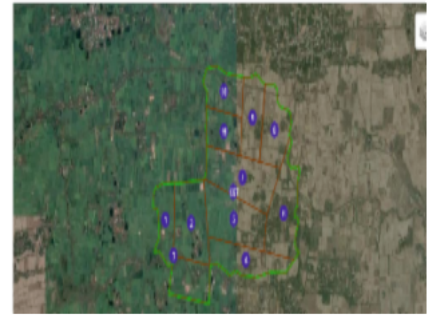

Nazri Naksha

Google Map View