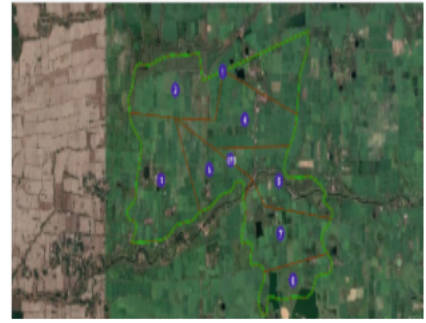

Nazri Naksha

Google Map View