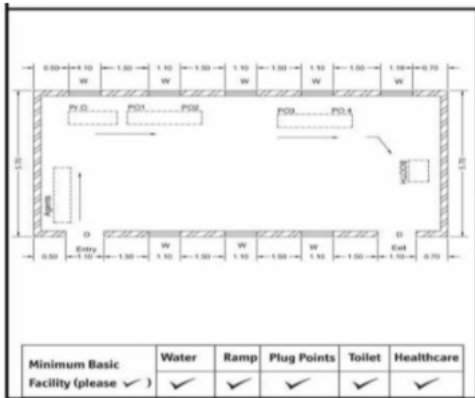

Nazri Naksha

Google Map View

Polling Station Building Front View

Polling Station Front View

Cad View

Key MAP View