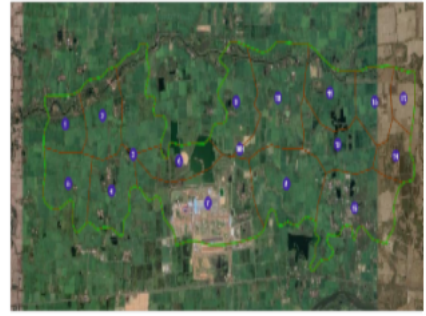

Nazri Naksha

Google Map View