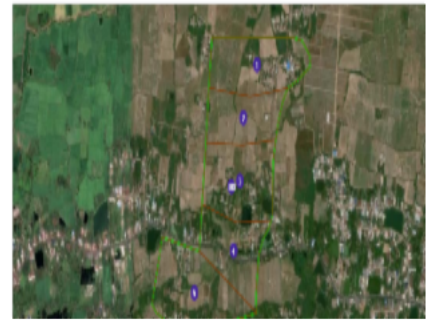

Nazri Naksha

Google Map View