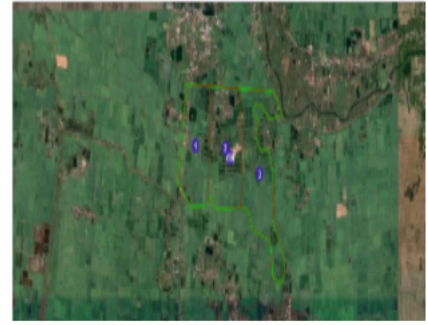

Nazri Naksha

Google Map View