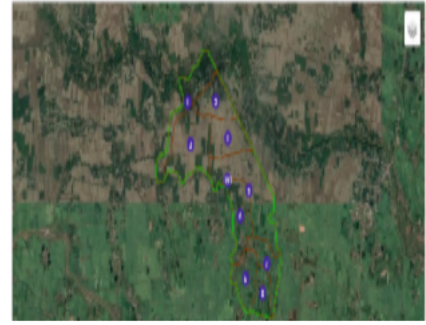

Nazri Naksha

Google Map View