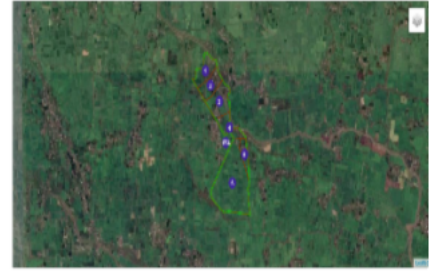

Nazri Naksha

Google Map View