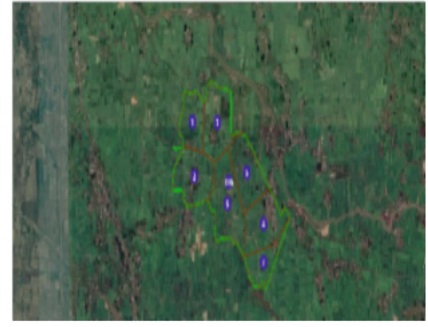

Nazri Naksha

Google Map View