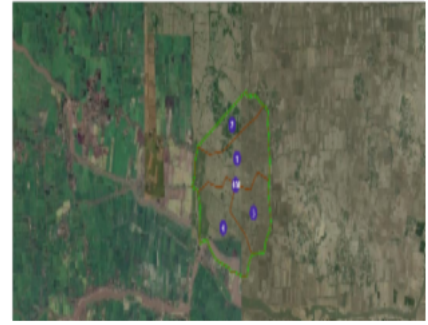

Nazri Naksha

Google Map View