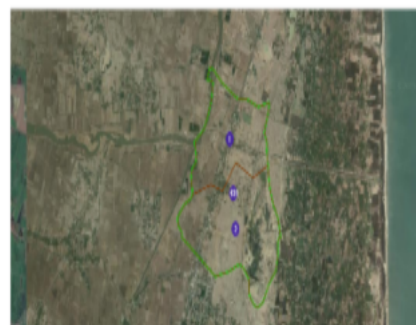

Nazri Naksha

Google Map View