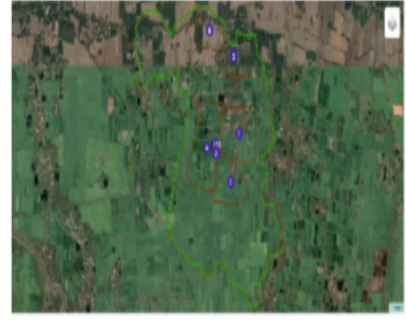

Nazri Naksha

Google Map View