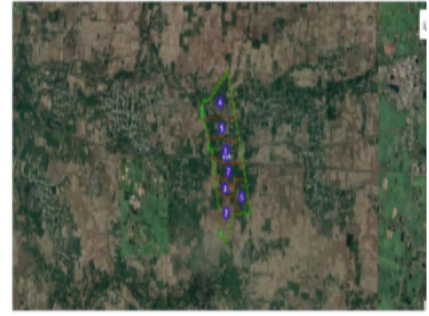

Nazri Naksha

Google Map View