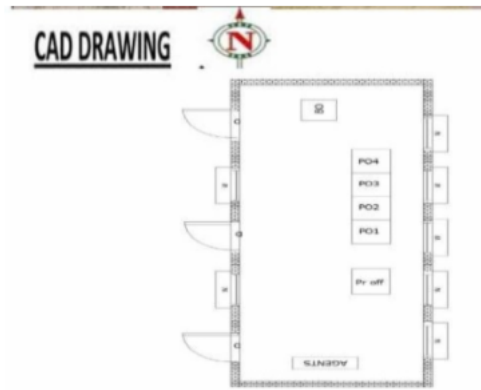

Nazri Naksha

Google Map View

Cad View