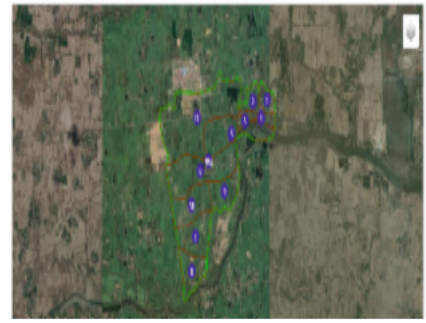

Nazri Naksha

Google Map View