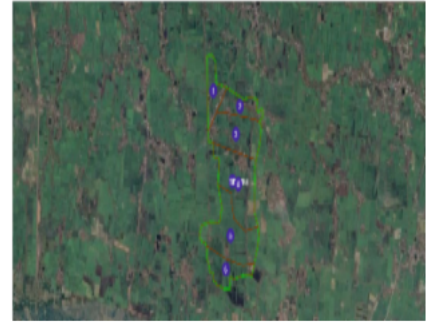

Nazri Naksha

Google Map View