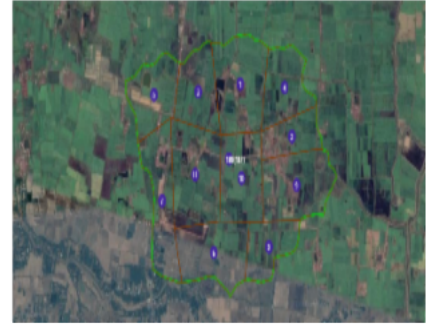

Nazri Naksha

Google Map View