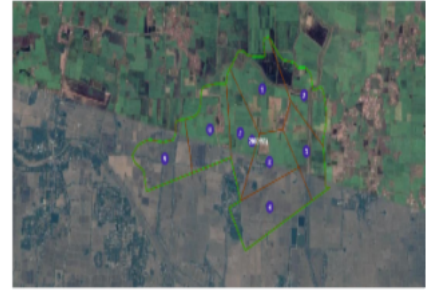

Nazri Naksha

Google Map View