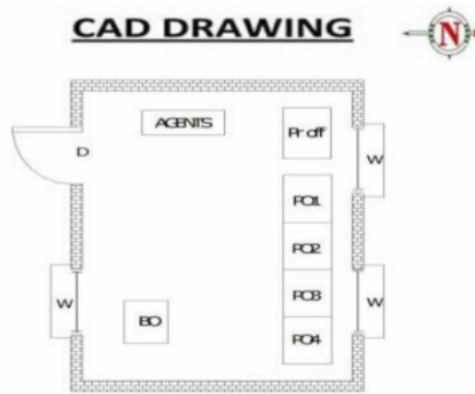

Nazri Naksha

Google Map View

Polling Station Building Front View

Polling Station Front View

Cad View

Key MAP View