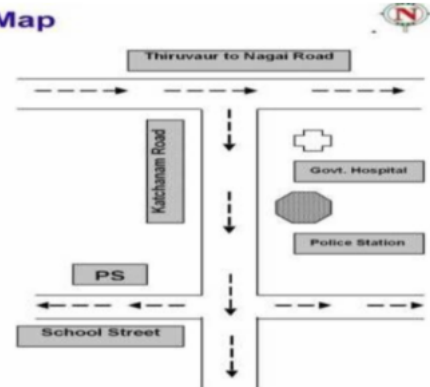

Cad View

Key MAP View

CAD Drawing

Map