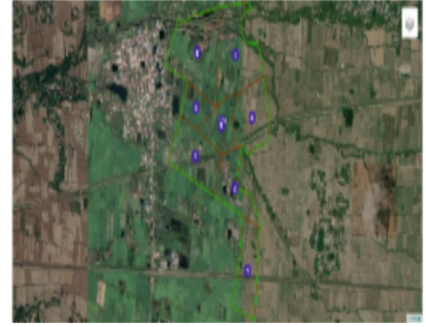

Nazri Naksha

Google Map View