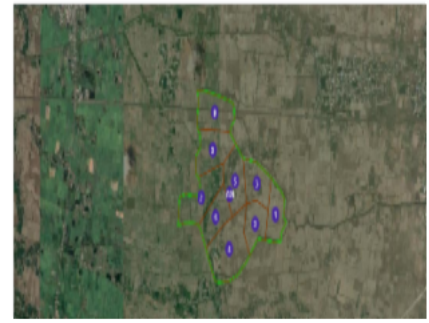

Polling Station Front View

Nazri Naksha

Google Map View