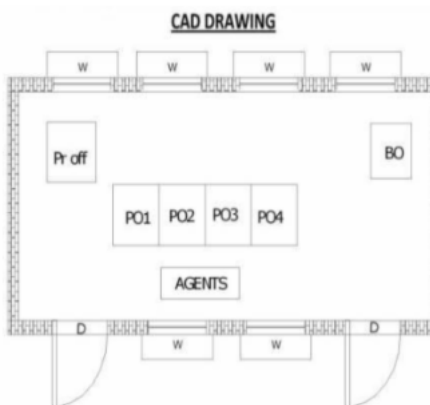

Nazri Naksha

Google Map View

Cad View