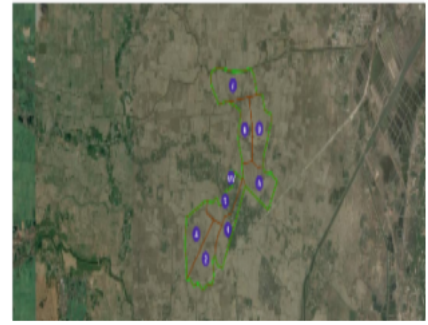

Nazri Naksha

Google Map View