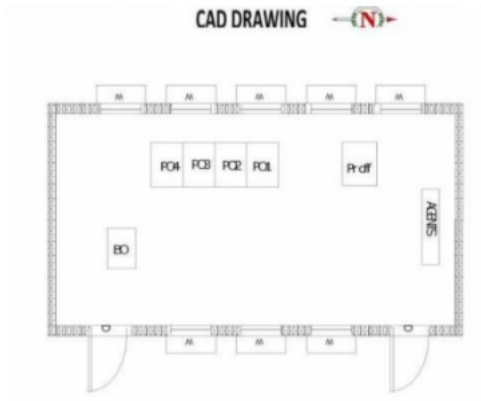

Nazri Naksha

Google Map View

Cad View