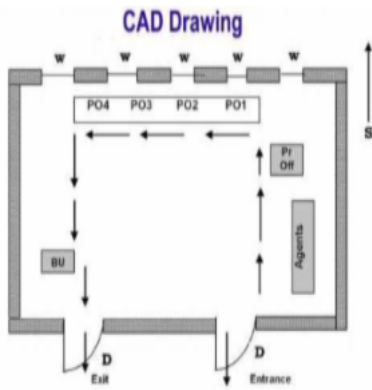

Nazri Naksha

Google Map View

Polling Station Building Front View

Polling Station Front View

Cad View

Key MAP View