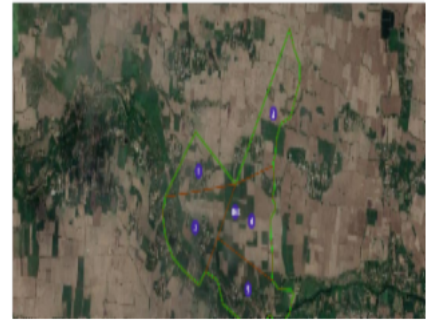

Nazri Naksha

Google Map View