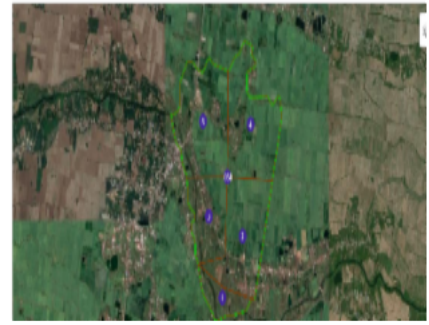

Nazri Naksha

Google Map View