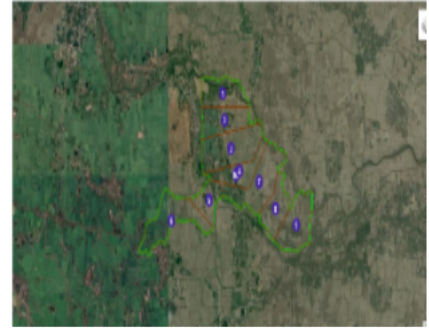

Nazri Naksha

Google Map View