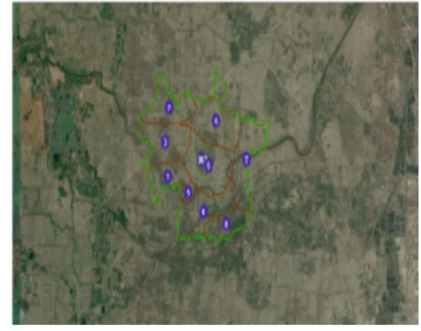

Nazri Naksha

Google Map View